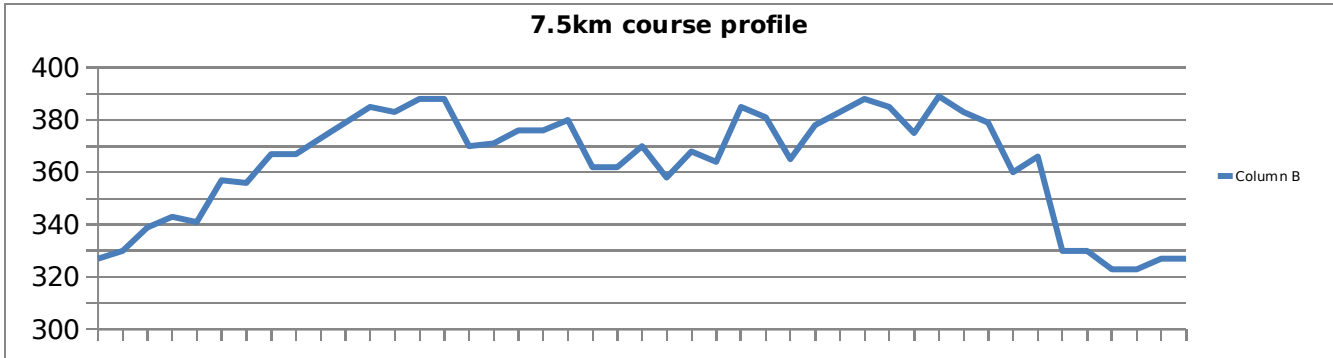

Haliburton Ontario Cup Course Profiles

Total climb is 61m each lap

Total climb is 68m each lap

Total climb is 136m each lap

Total climb is 131m each lap

Total climb is 117m each lap

Total climb is 7m each lap