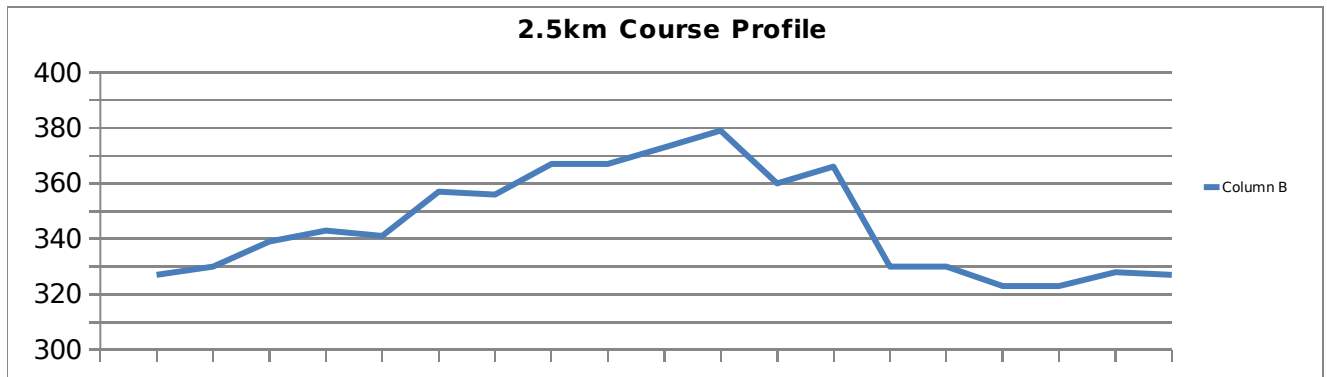

Haliburton Ontario Cup Course Profiles

Total climb is 61m each lap

Total climb is 68m each lap

Total climb is 136m each lap

Total climb is 131m each lap

Total climb is 117m each lap

Total climb is 7m each lap