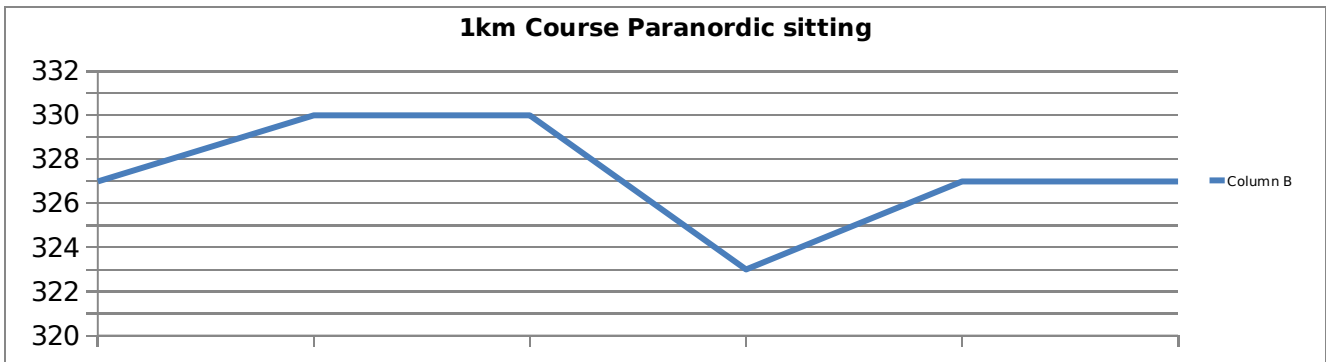

Haliburton Ontario Cup Course Profiles

Total climb is 61m each lap

Total climb is 68m each lap

Total climb is 136m each lap

Total climb is 131m each lap

Total climb is 117m each lap

Total climb is 7m each lap