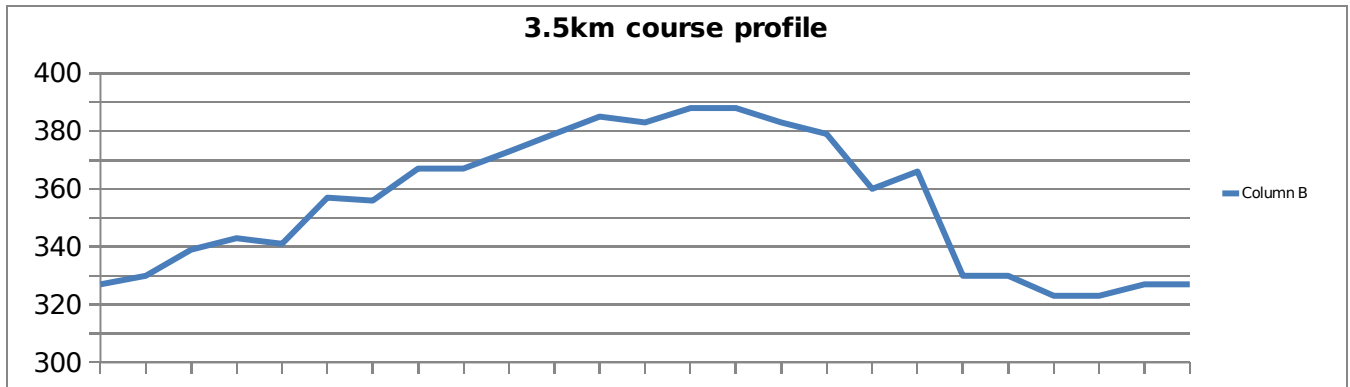

Haliburton Ontario Cup Course Profiles

Total climb is 61m each lap

Total climb is 68m each lap

Total climb is 136m each lap

Total climb is 131m each lap

Total climb is 117m each lap

Total climb is 7m each lap