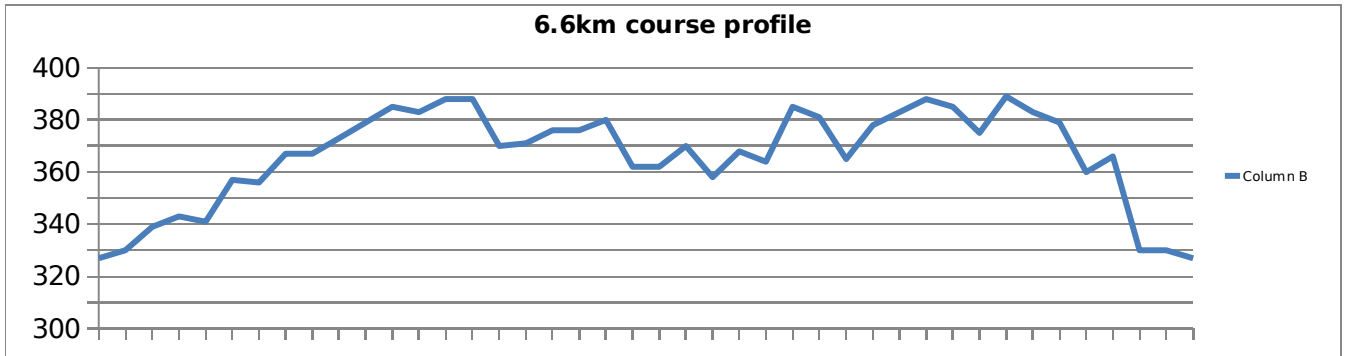

Haliburton Ontario Cup Course Profiles

Total climb is 61m each lap

Total climb is 68m each lap

Total climb is 136m each lap

Total climb is 131m each lap

Total climb is 117m each lap

Total climb is 7m each lap