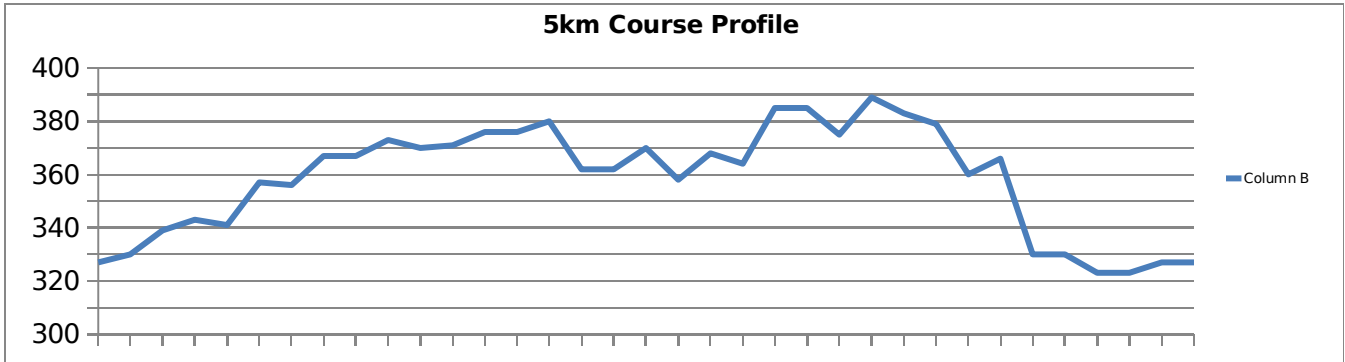

Haliburton Ontario Cup Course Profiles

Total climb is 61m each lap

Total climb is 68m each lap

Total climb is 136m each lap

Total climb is 131m each lap

Total climb is 117m each lap

Total climb is 7m each lap